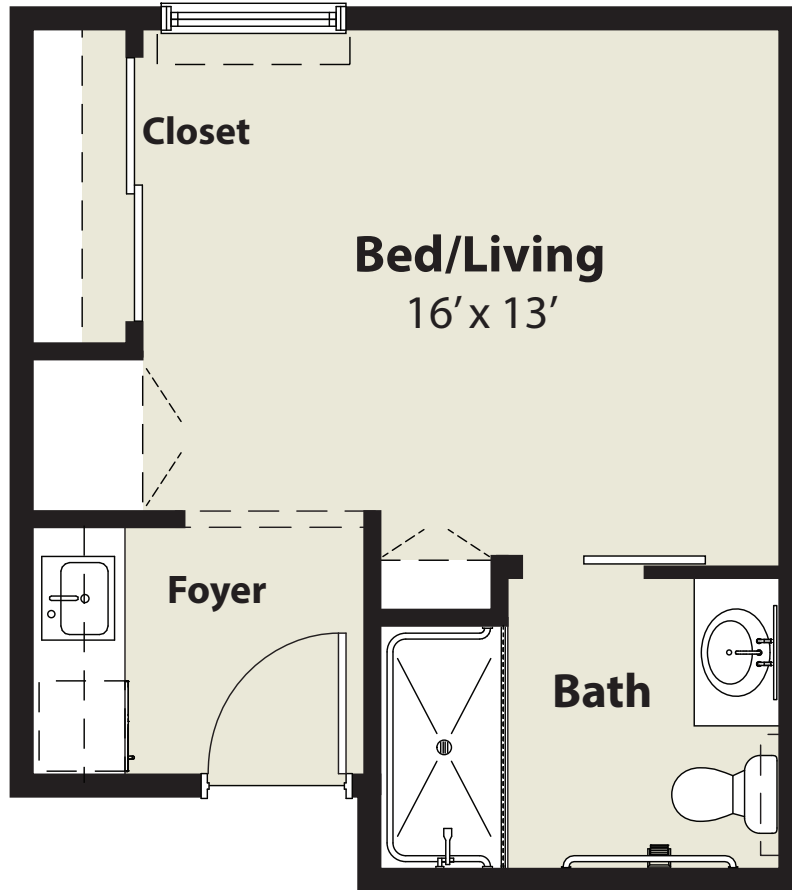

Scale is approximate and may not represent actual dimensions. Individual apartments may vary.

Studio
Studio • 1 Bath
365 Square Feet

Sommerset
Neighborhood 
Assisted Living & Memory Care