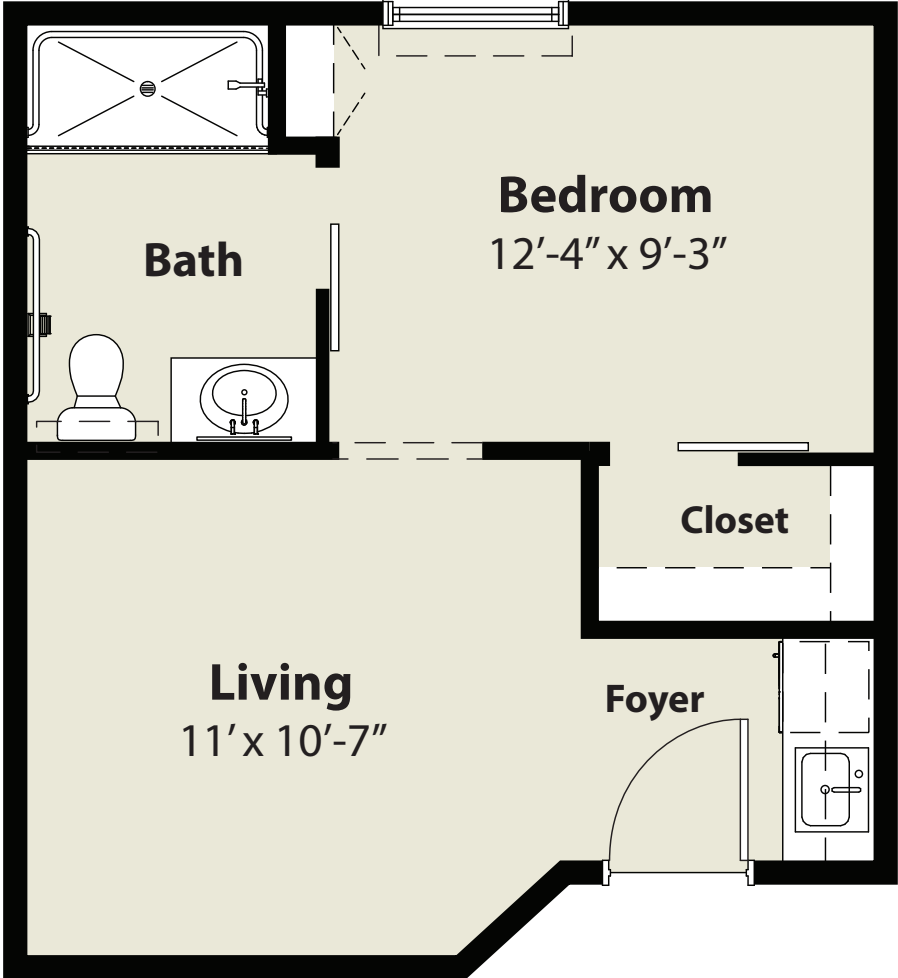

Scale is approximate and may not represent actual dimensions. Individual apartments may vary.

One Bedroom
1 Bedroom • 1 Bath
495 Square Feet

Sommerset
Neighborhood 
Assisted Living & Memory Care