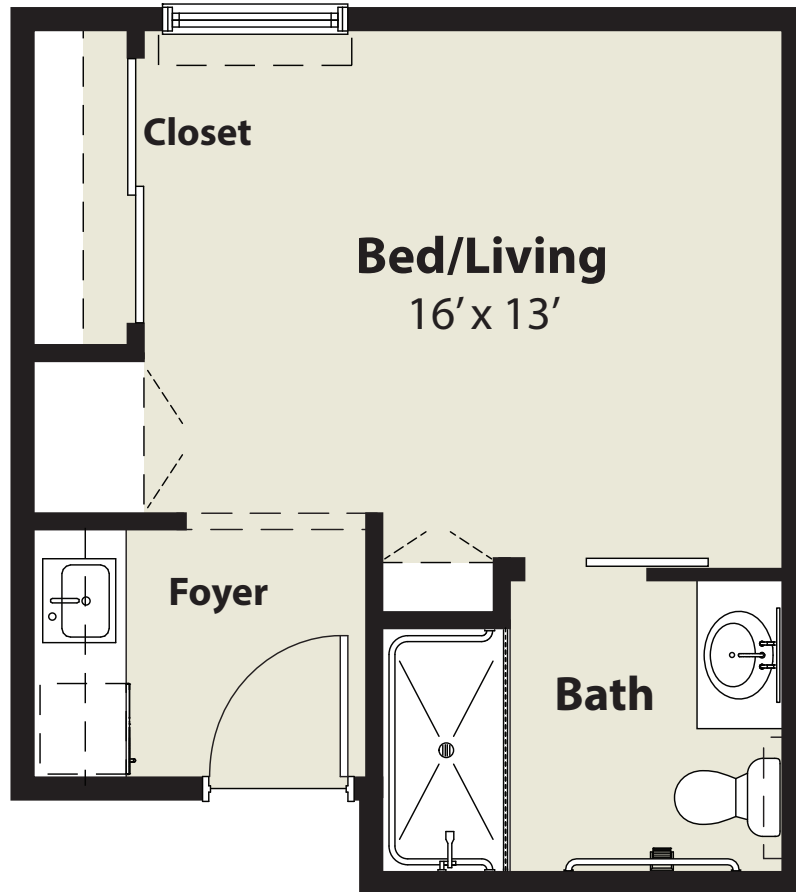

Scale is approximate and may not represent actual dimensions. Individual apartments may vary.

Large Studio
Studio • 1 Bath
385 Square Feet

Sommerset
Neighborhood 
Assisted Living & Memory Care