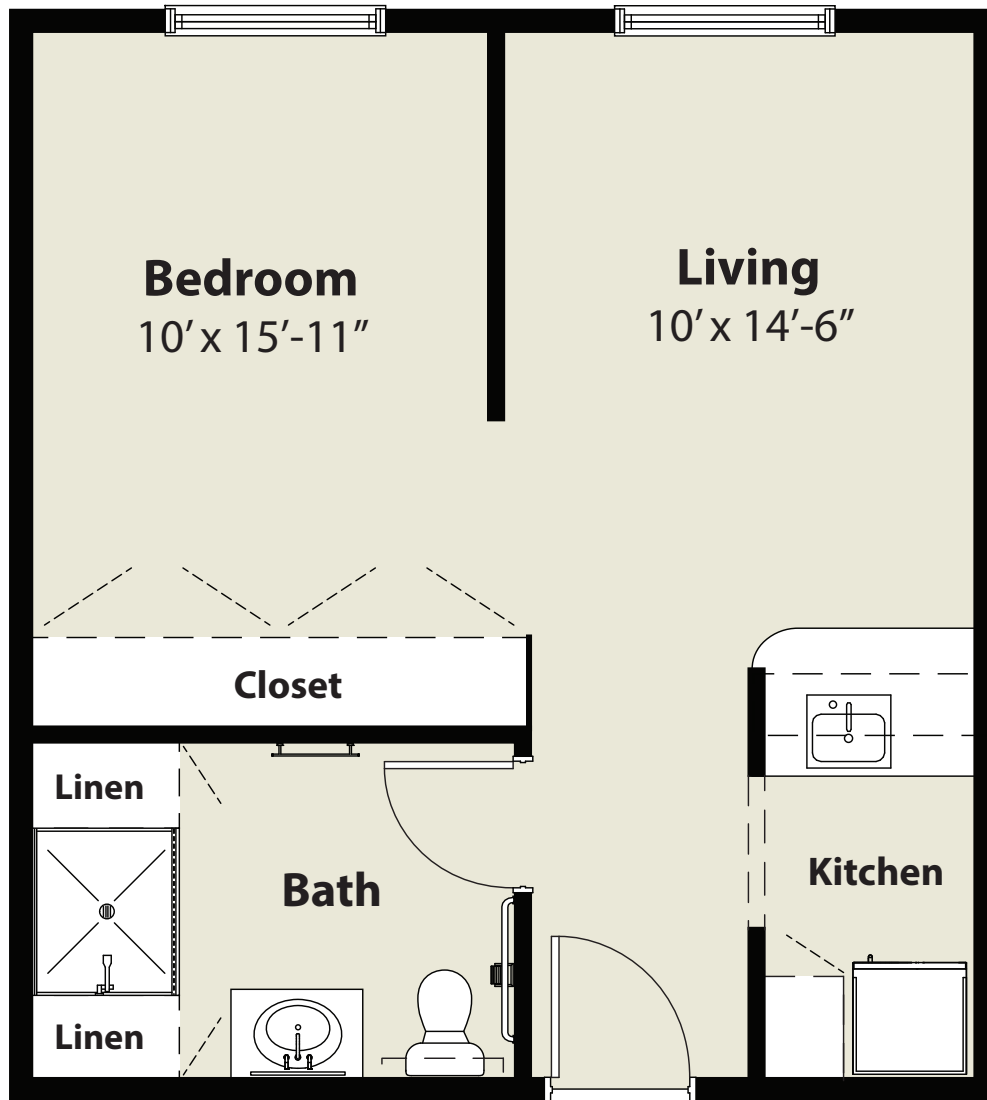

Scale is approximate and may not represent actual dimensions. Individual apartments may vary.

**Large One Bedroom**  
1 Bedroom • 1 Bath  
515 Square Feet

**Sommerset**  
Neighborhood   
Assisted Living & Memory Care