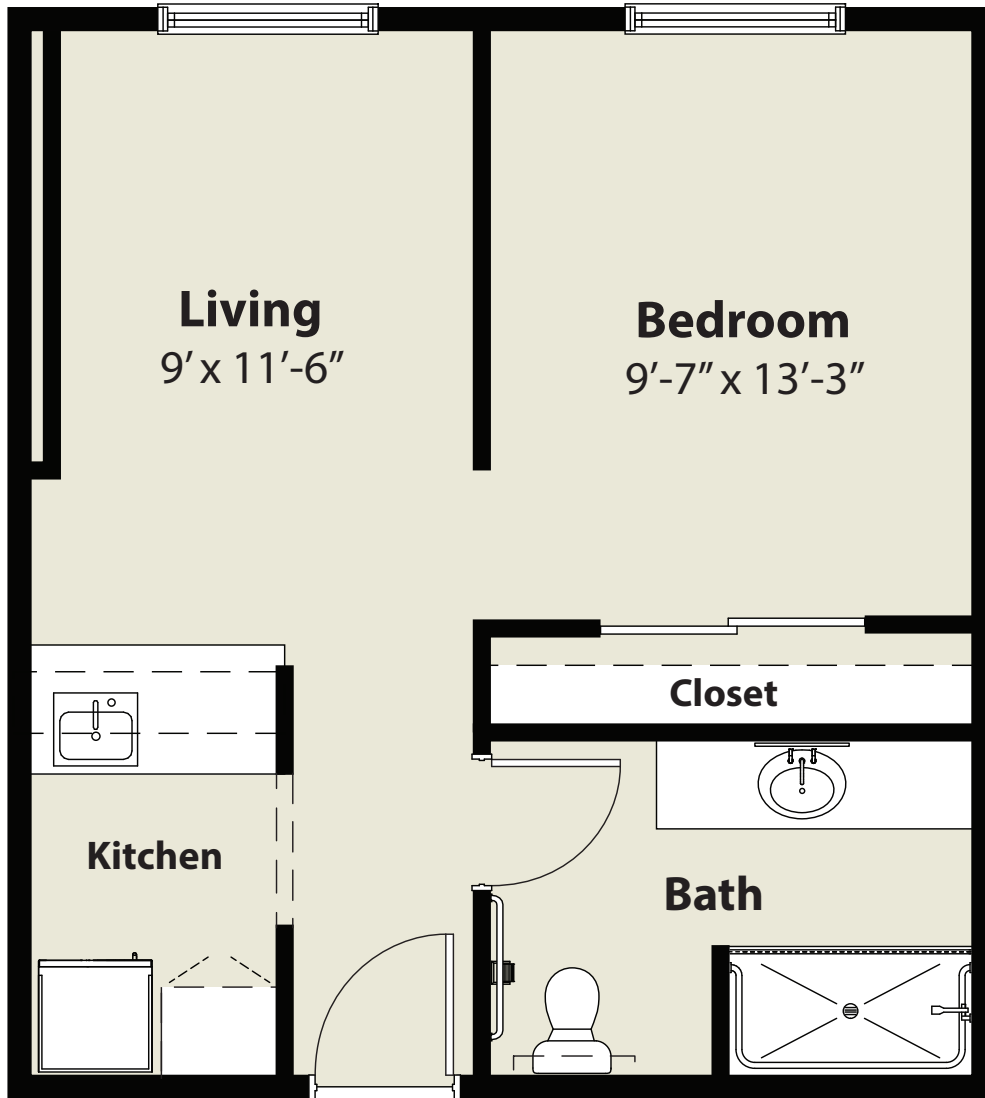

Scale is approximate and may not represent actual dimensions. Individual apartments may vary.

**Deluxe Suite**  
1 Bedroom • 1 Bath  
480 Square Feet

**Sommerset**  
Neighborhood   
Assisted Living & Memory Care