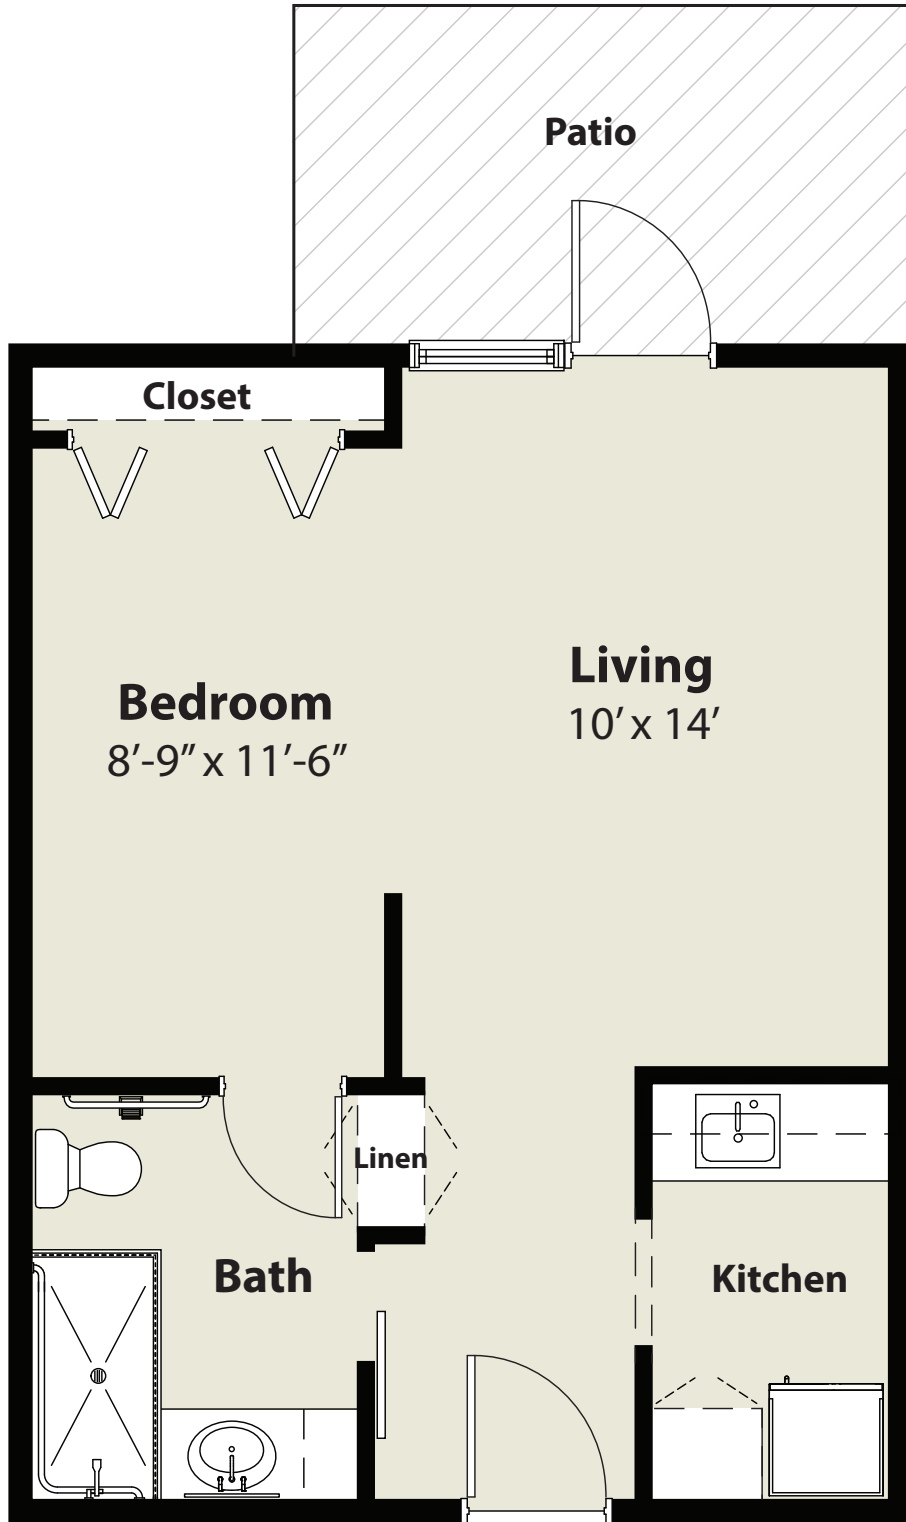

Scale is approximate and may not represent actual dimensions. Individual apartments may vary.

Deluxe Suite (Patio)
1 Bedroom • 1 Bath
456 Square Feet

Sommerset
Neighborhood 
Assisted Living & Memory Care